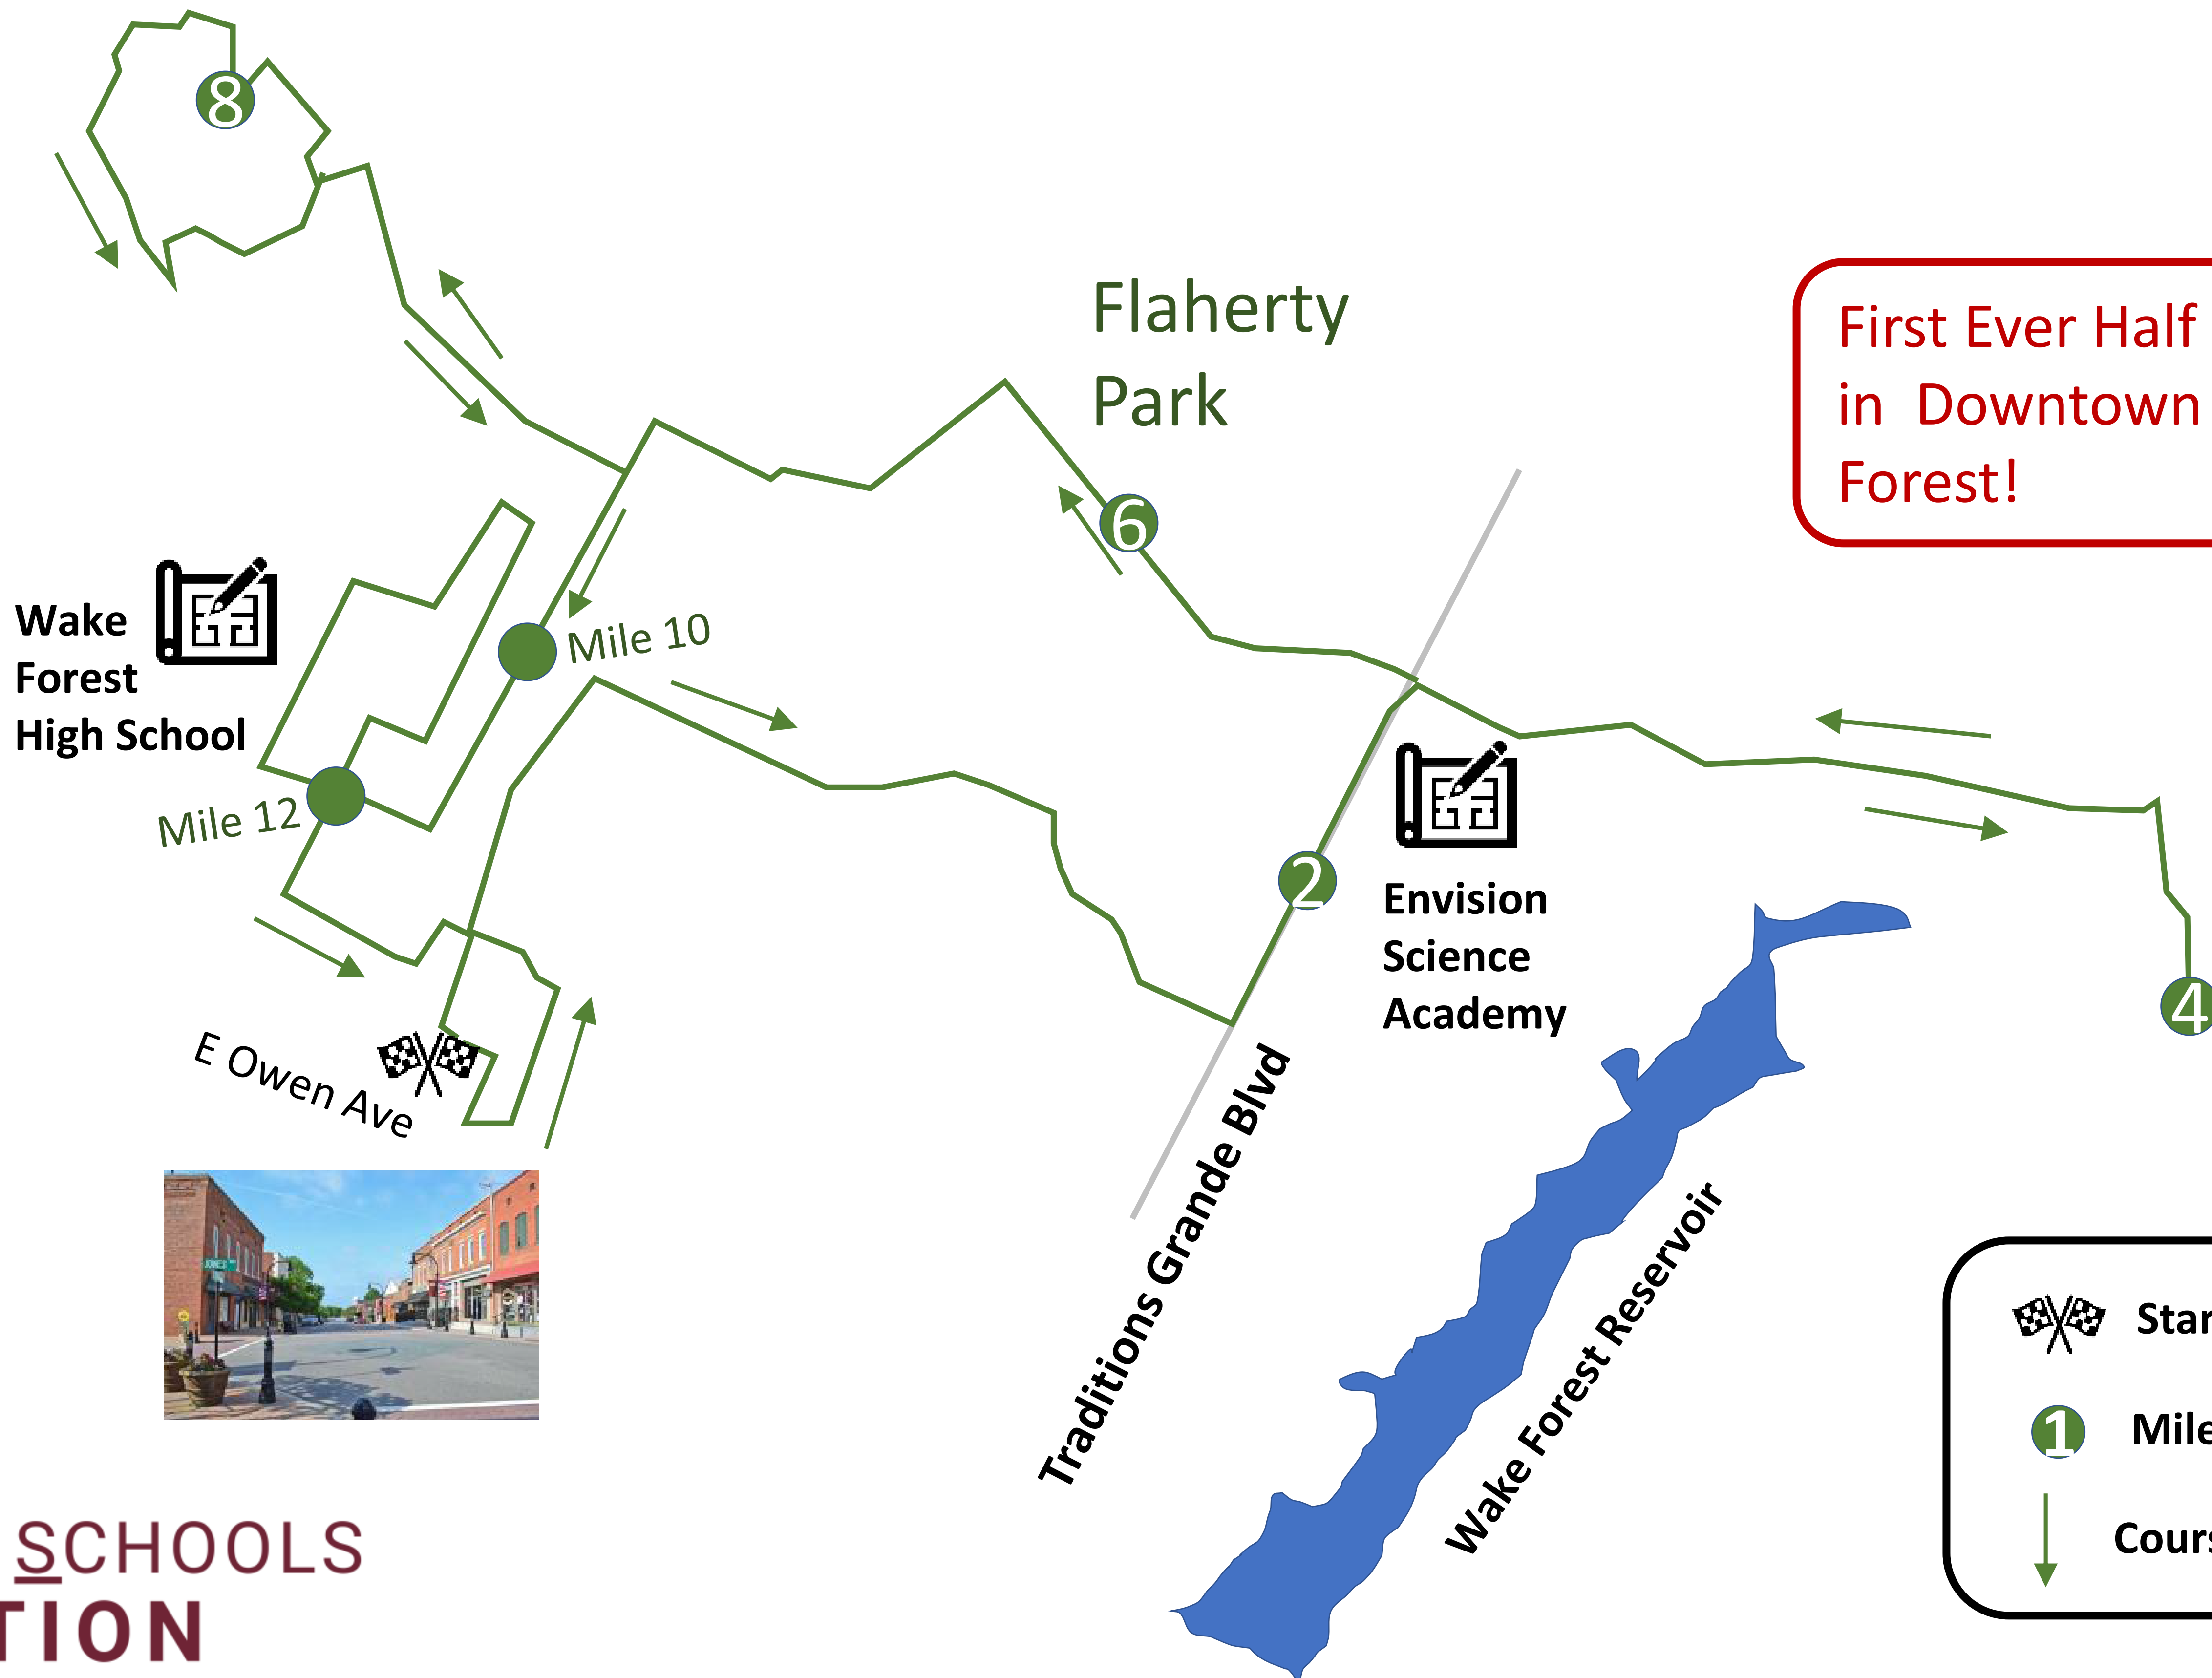

# 2023 Historic Half Marathon Wake Forest

Joyner Park

**First Ever Half Marathon  
in Downtown Wake  
Forest!**

The all-new Historic Half starts in beautiful downtown Wake Forest. Then you will pass through various neighborhoods to represent the different generations of growth. You will pass a few parks as well as explore the greenway in Joyner Park and the natural topography of the area.

Next, you will head back into the village and explore the streets of the historic district of Wake Forest and pass by the original site of Wake Forest University before finishing back where you started.

- Start Finish Line
- Mile Markers
- Course Direction