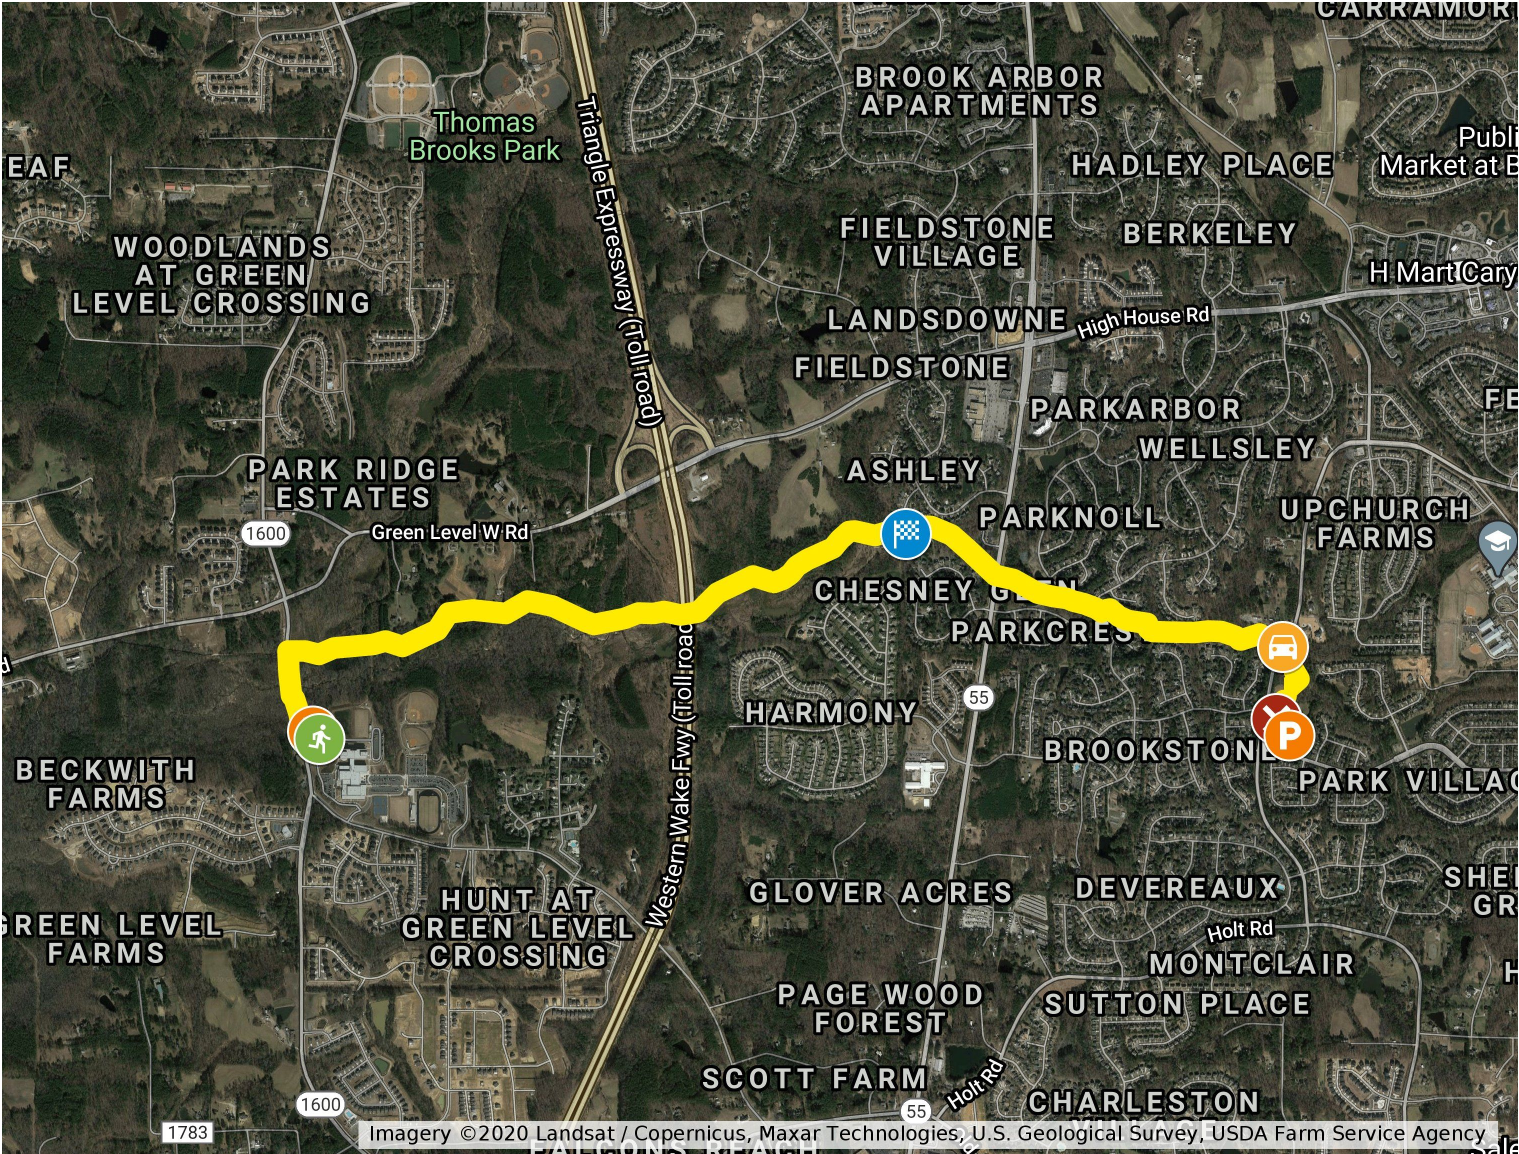

White Oak Greenway Course

WHITE OAK GREEN COURSE

- PARKING
- START
- White Oak Creek Greenway
- HALF WAY POINT
- END | White Oak Course
- PARKING

START:
White Oak Creek Trailhead
Parking Lot
8232 Green Level Church Rd

END:
White Oak Park Parking Lot
1216 Jenks Carpenter Road

CROSS POINTS:
540 Under Pass
Highway 55 Tunnel
Parkscene Dr
Jenks Carpenter Rd
Turn Right Into White Oak Park

Imagery ©2020 Landsat / Copernicus, Maxar Technologies, U.S. Geological Survey, USDA Farm Service Agency