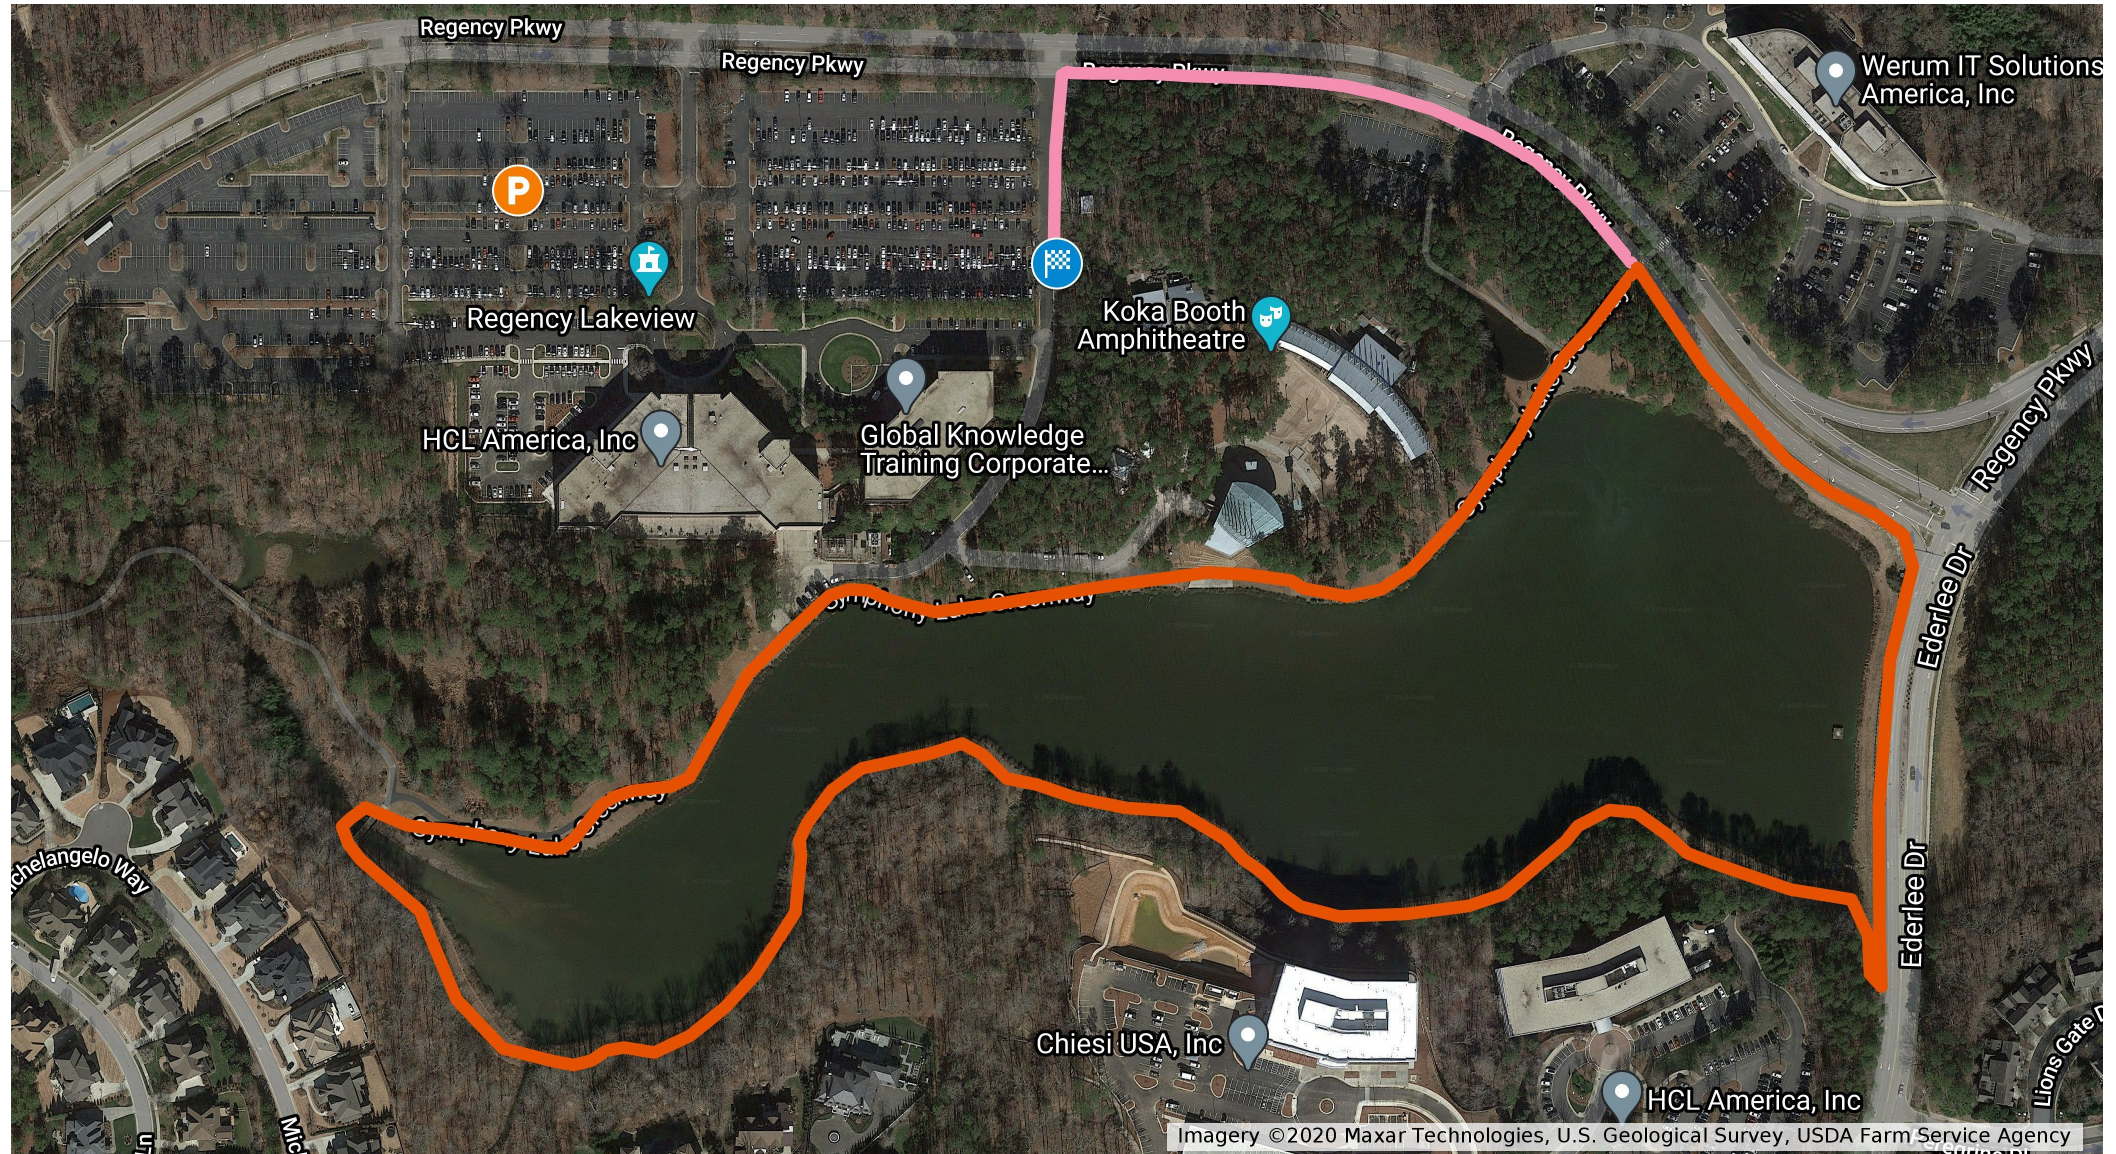

Symphony Lake Double Loop 5k Trail

Starting Segment (.25 miles) and
Ending Segment (.25 miles)

Line 1

Symphony Lake Loop (1.3 miles)

Line 2

Icons

START and FINISH

Parking

Course Instructions:

Begin 5K at the Blue Starting Flag.

Begin by completing the Pink line (.25 miles).

Complete 2 loops following the Orange line (1.3 miles) in either direction.

End with Pink line (.25 miles) to complete the 5K.

Imagery ©2020 Maxar Technologies, U.S. Geological Survey, USDA Farm Service Agency