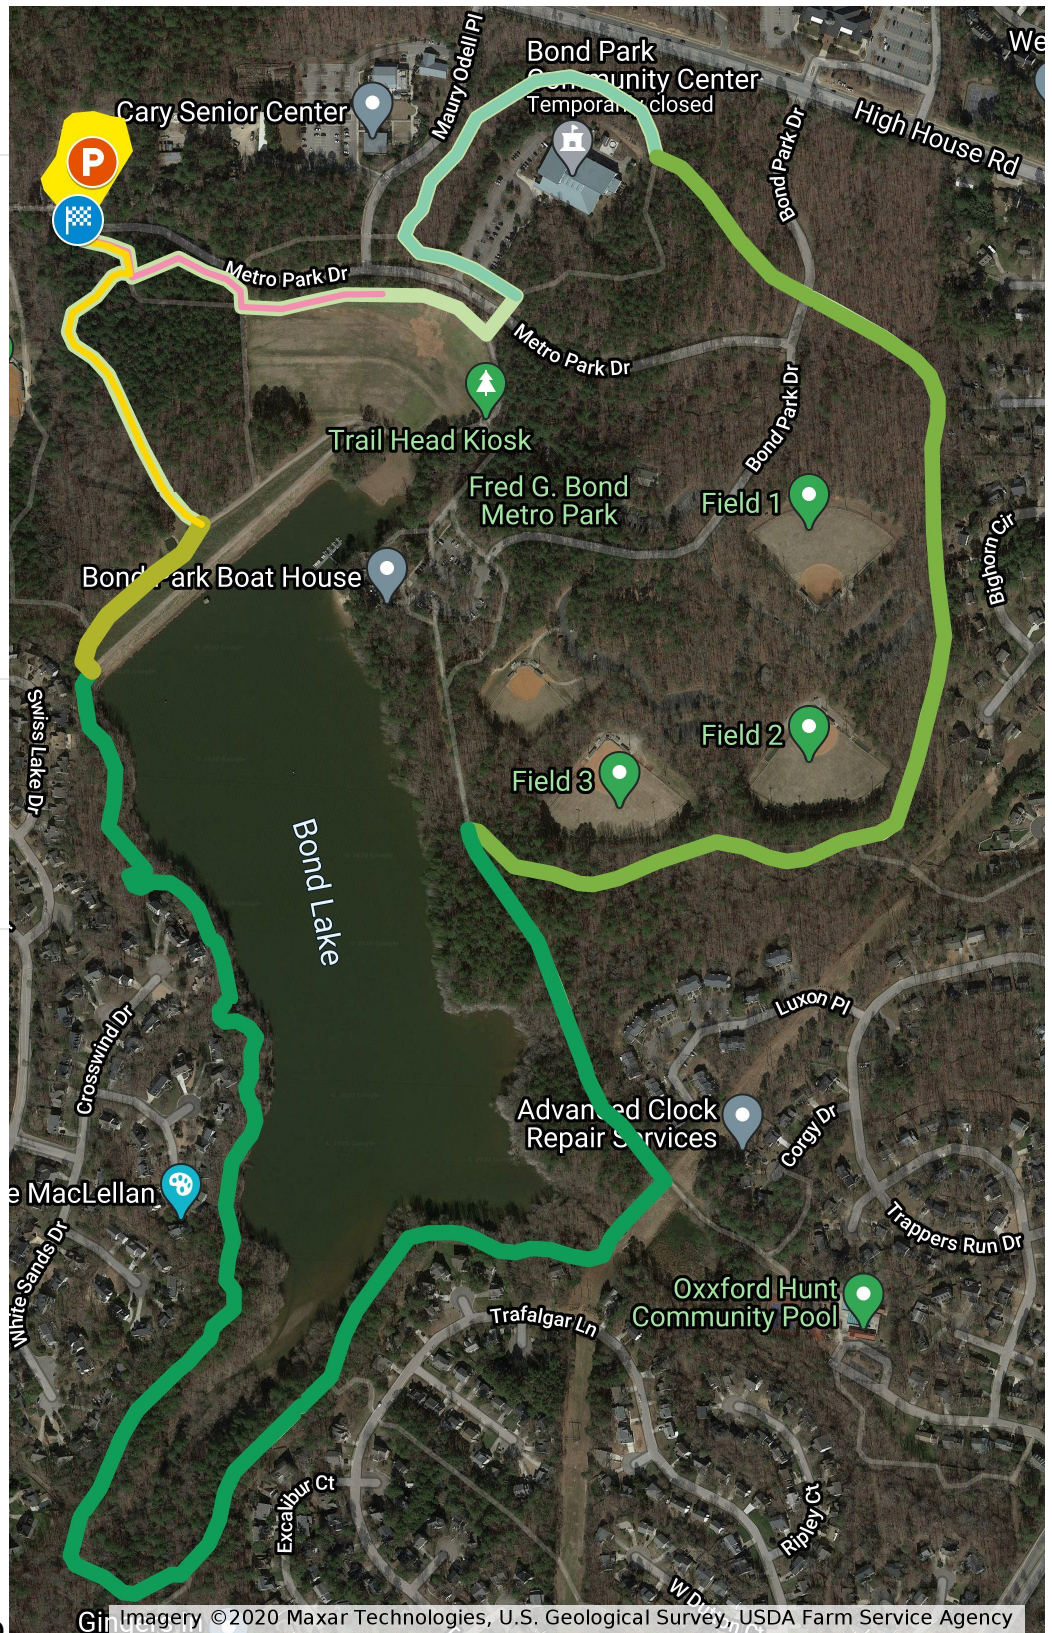

Bond Park Lake Loop

Bond Park Full Loop 5k

 Bond Park Lake Loop

Bond Park Lake 5K Course

Bond Park Trail Section | Start

 White Oak Trail Section | 1

 Bond Lake Trail Section | 2

 Pine Cone Trail Section | 3

 Paw Paw Trail Section | 4

Bond Park Trail Section |
Finish

Icons

 Start and Finish

 Parking @ Field 5,6 & 7

 Parking

Course Instructions:

5K Course Begins at
Checked Flag Icon.

Start down the path following
the Yellow line.

Complete the major portion of
the course by running the
Green Line. This consists of
going through the White Oak
Greenway to the Bond Lake
Trail to the Black Creek
Greenway to Pine Cone Trail to
Paw Paw Trail to the finishing portion.

Run the Pink line to complete the loop.

© 2020 Maxar Technologies, U.S. Geological Survey, USDA Farm Service Agency