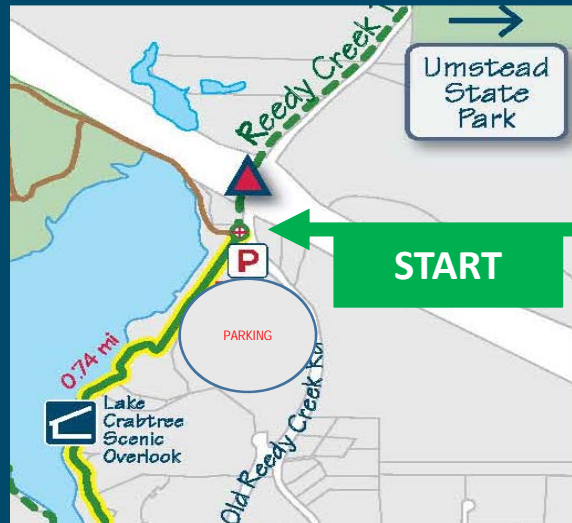

BLACK CREEK GREENWAY

Start:
 Old Reedy Creek Rd Trailhead
 2139 Old Reedy Creek Rd
 (Parking Available)

End:
 Evans Estates Dr
 (Neighborhood Connection)

Cross Points:
 Weston Pkwy Under Pass
 NW Cary Pkwy Under Pass
 Turn Right Down W. Dynasty Dr
 Cross Over West Dynasty Drive